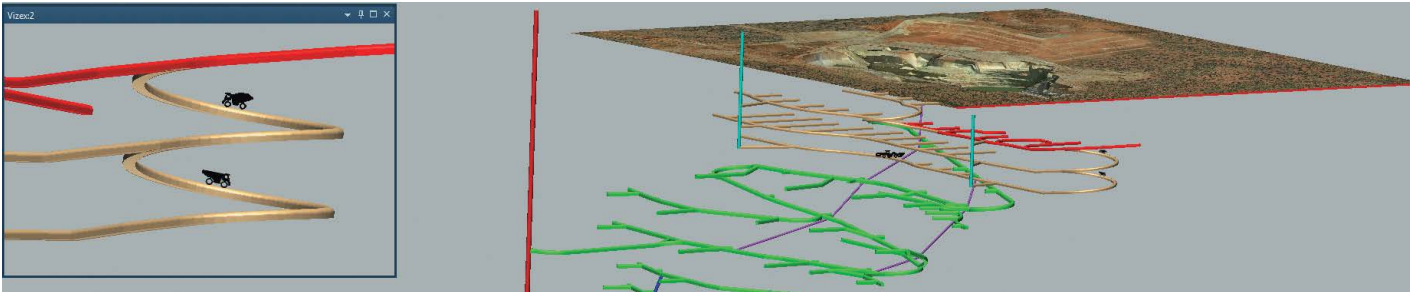

Optimise underground assets with Pitram Mobile.

Follow mining plans and performance targets

Pitram’s user-friendly interface and reports facilitate improved resource allocation and asset utilisation.

- **Make fast and informed decisions** by monitoring progress of the mine shift plan
- **Achieve shift production targets** by identifying tasks behind schedule
- **Reconcile survey to claimed values** for metres advanced and tonnes removed
- **Monitor costs by location** through recording support consumables for each cut
- **Optimise face utilisation** by tracking machine activity and location status in real time
- **Blend ore accurately** using up-to-date stockpile composition information

View breakdowns of asset utilisation.

Pitram for Underground Mines

Visualise the mine operation in real-time 3D.

Access information and integrate systems

Pitram acts as a central location for data from different sources, providing easy access to more information.