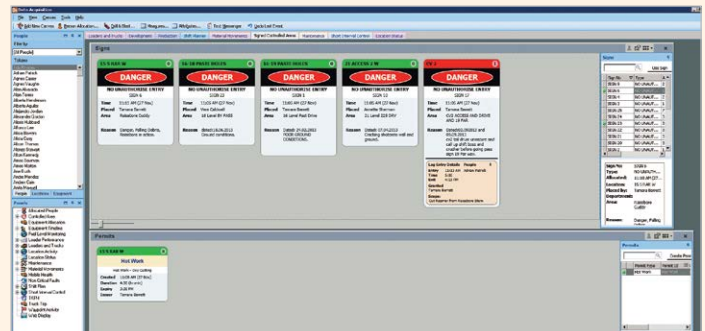

Optimise underground assets with Pitram Mobile.

Follow mining plans and performance targets

Pitram’s user-friendly interface and reports facilitate improved resource allocation and asset utilisation.

- **Make fast and informed decisions** by monitoring progress of the mine shift plan
- **Achieve shift production targets** by identifying tasks behind schedule
- **Reconcile survey to claimed values** for metres advanced and tonnes removed
- **Monitor costs by location** through recording support consumables for each cut
- **Optimise face utilisation** by tracking machine activity and location status in real time
- **Blend ore accurately** using up-to-date stockpile composition information

View breakdowns of asset utilisation.

Pitram for Underground Mines

Visualise the mine operation in real-time 3D.

Access information and integrate systems

Pitram acts as a central location for data from different sources, providing easy access to more information.

- **Integrate with third party solutions** including SAP, Sandvik Automine, QlikView and Loadman
- **Visualise mine activity in 3D**
- **Position dashboards** around the mine to display critical metrics and reports
- **Access information from anywhere** using a secure web browser

Instantly view stockpile levels and grades.

Provide and maintain a safe working environment

Pitram helps minimise, isolate and eliminate risks.

- **Facilitate emergency procedure coordination** through a central control room
- **Identify qualified equipment operators** by tracking certifications and licences
- **Monitor controlled and barricaded areas** by managing personnel access and exposure time
- **Instant maintenance alerts** through electronic prestart checks
- **Incident review and process improvement** through analysis of historical data
- **Protect personnel and equipment** with proximity detection and exclusion zone monitoring