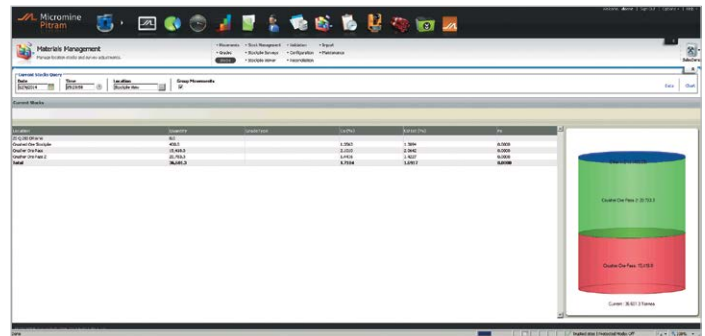

Optimise underground assets with Pitram Mobile.

Follow mining plans and performance targets

Pitram’s user-friendly interface and reports facilitate improved resource allocation and asset utilisation.

- **Make fast and informed decisions** by monitoring progress of the mine shift plan
- **Achieve shift production targets** by identifying tasks behind schedule
- **Reconcile survey to claimed values** for metres advanced and tonnes removed
- **Monitor costs by location** through recording support consumables for each cut
- **Optimise face utilisation** by tracking machine activity and location status in real time
- **Blend ore accurately** using up-to-date stockpile composition information

View breakdowns of asset utilisation.

Pitram for Underground Mines

Visualise the mine operation in real-time 3D.

Access information and integrate systems

Pitram acts as a central location for data from different sources, providing easy access to more information.

- **Integrate with third party solutions** including SAP, Sandvik Automine, QlikView and Loadman
- **Visualise mine activity in 3D**
- **Position dashboards** around the mine to display critical metrics and reports
- **Access information from anywhere** using a secure web browser