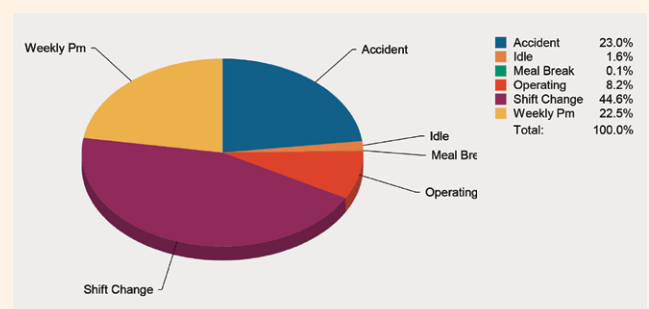

- **Achieve schedules and budgets with live monitoring and optimisation of resources**
- **Fast and accurate end-of-month reporting and reconciliation** using validated data and automated reports
- **Easily track material flow** throughout the mine for accurate stockpile levels and grade information
- **Increase asset utilisation** by monitoring locations and cycle times
- **Ensure accessibility to all staff.** Pitram can be deployed onsite in multiple languages

Optimise underground assets with Pitram Mobile.

Follow mining plans and performance targets

Pitram’s user-friendly interface and reports facilitate improved resource allocation and asset utilisation.

- **Make fast and informed decisions** by monitoring progress of the mine shift plan
- **Achieve shift production targets** by identifying tasks behind schedule
- **Reconcile survey to claimed values** for metres advanced and tonnes removed
- **Monitor costs by location** through recording support consumables for each cut
- **Optimise face utilisation** by tracking machine activity and location status in real time
- **Blend ore accurately** using up-to-date stockpile composition information

View breakdowns of asset utilisation.

Pitram for Underground Mines

Visualise the mine operation in real-time 3D.

Access information and integrate systems

Pitram acts as a central location for data from different sources, providing easy access to more information.